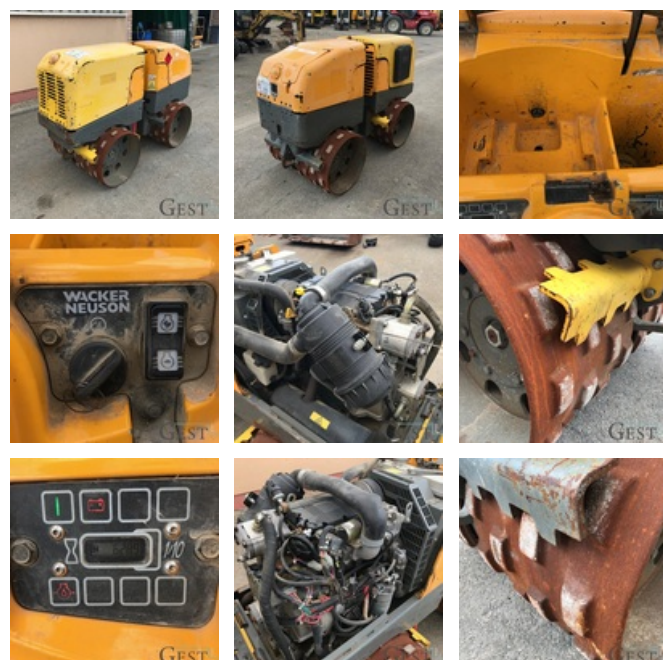

SOLD

Public Work - Compaction - Tandem Compactor

<https://www.gestlease.com/en/engines/m5-2018-wacker-rt-82-sc>

Reference :	M5/2018
Brand :	Wacker
Model :	RT 82 SC
Year :	2011
Hours :	627
Weight :	1.5 T

*Subject to financing approval by our credit committee