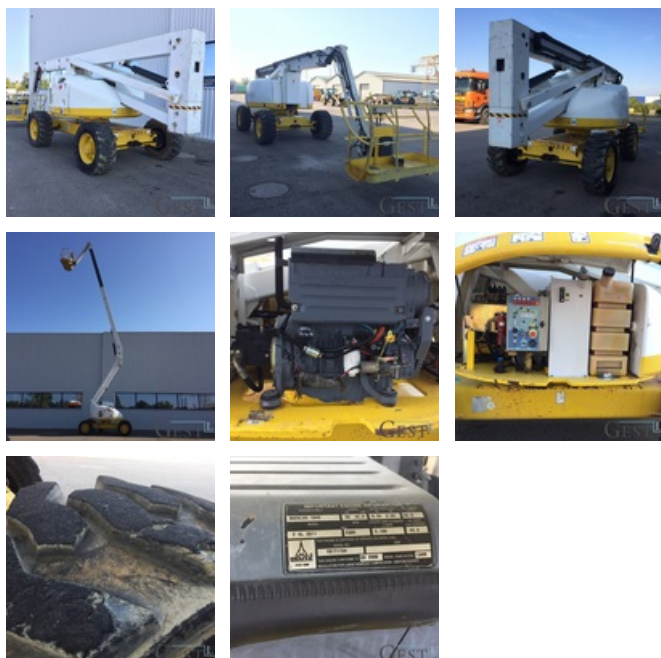

SOLD

Lifting Handling - Self Propelled Aerial Platform - Telescopic Articulated Platform

<https://www.gestlease.com/en/engines/m30-2018-haulotte-ha-20-px>

Reference :	M30/2018
Brand :	HAULOTTE
Model :	HA 20 PX
Year :	2006
Hours :	4 780
Weight :	11 T
Work height :	20 M
Offset :	14 M
Basket load capacity :	230 KG
Informations :	

Marque du moteur : Deutz
 Puissance : 38kW
 GNR
 4 Roues directrice
 4 Roues motrice

*Subject to financing approval by our credit committee