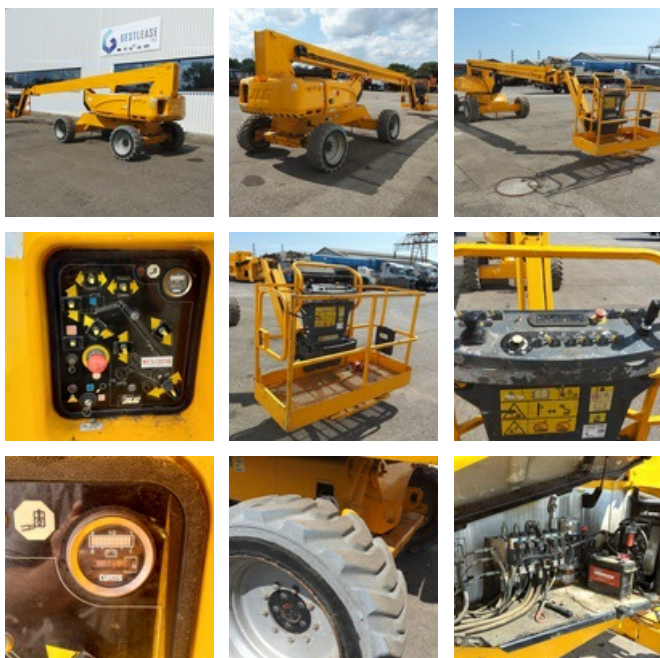

GESTLEASE
ING

www.gestlease.com

ACHAT - VENTE - LOCATION

17 Route d'Eschau - 67400 ILLKIRCH

03 90 29 84 78

commercial@gestlease.com

April 27, 2024 17:18

JLG M600JP

SOLD

Lifting Handling - Self Propelled Aerial Platform - Telescopic Articulated Platform

<https://www.gestlease.com/en/engines/m13-2018-jlg-m600jp>

Reference :	M13/2018
Brand :	JLG
Model :	M600JP
Year :	2008
Hours :	1351
Weight :	7,40 t
Energy :	HYBRIDE
Work height :	20,00 m
Offset :	14,00 m
Basket load capacity :	230 kg
Informations :	

BATTERIE NEUVE