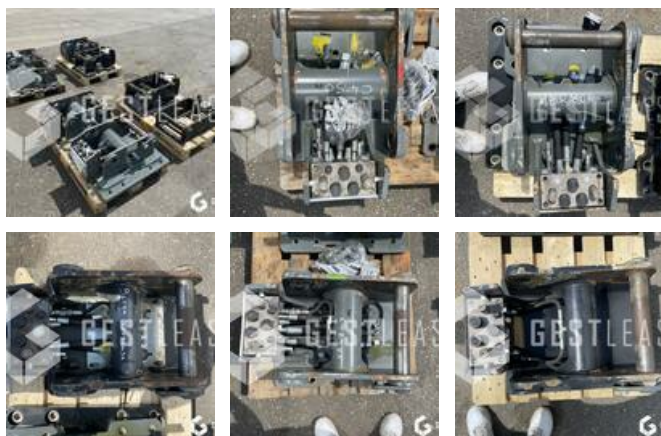

SOLD

Public Work - Excavator - Equipment/Accessory

<https://www.gestlease.com/en/engines/libherrsw33likufix-libherr-platine-sw33-likufix>

Reference : LIEBHERRSW33LIKUFIX
Brand : LIEBHERR
Model : PLATINE SW33 LIKUFIX
Title : PLATINE SW33 LIKUFIX
Informations :

Platine LIEBHERR SW33 LIKUFIX

Plusieurs models disponibles

A souder ou boulonner

Expedition possible

Reste P2 et P3

*Subject to financing approval by our credit committee