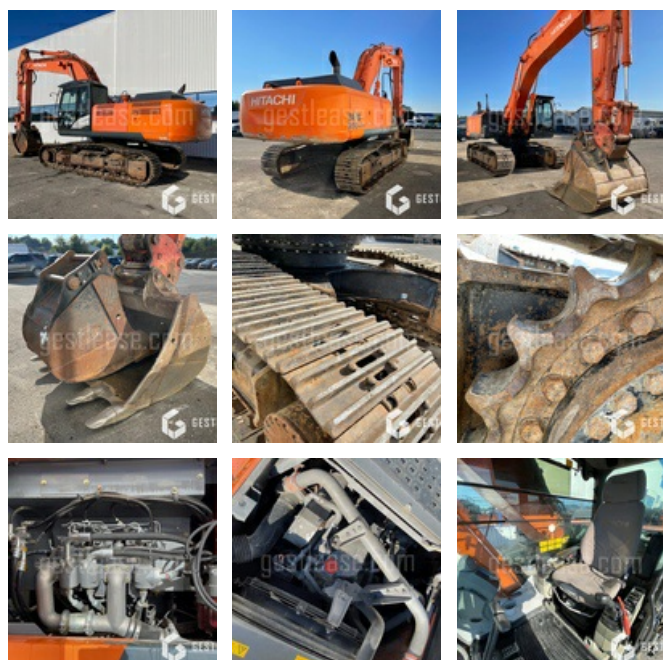

SOLD

Public Work - Excavator - Crawler Excavator

https://www.gestlease.com/en/engines/hitachi_zx350-hitachi-zx-350-lcn-5b

Reference :	HITACHI_ZX350
Brand :	HITACHI
Model :	ZX 350 LCN-5B
Year :	2012
Hours :	7 025
Weight :	34,7 t
Serial number :	HCMDDD51J00070005
Buckets number :	2