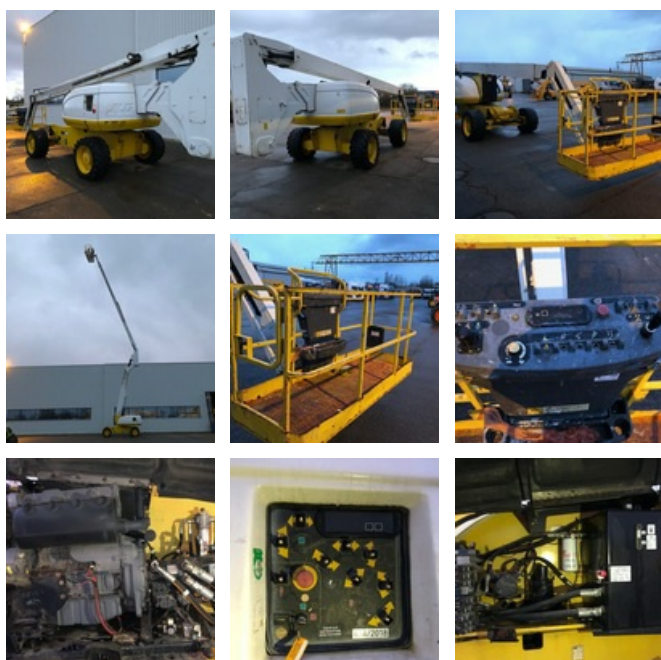

GESTLEASE
ING

www.gestlease.com

ACHAT - VENTE - LOCATION

17 Route d'Eschau - 67400 ILLKIRCH

03 90 29 84 78

commercial@gestlease.com

April 26, 2024 02:36

JLG 800 AJ

SOLD

Lifting Handling - Self Propelled Aerial Platform - Telescopic Articulated Platform

<https://www.gestlease.com/en/engines/464-2018-jlg-800-aj>

Reference :	464/2018
Brand :	JLG
Model :	800 AJ
Year :	2005
Hours :	5 762
Weight :	15,00 t
Energy :	DIESEL
Work height :	26,00 m
Offset :	15,74 m
Basket load capacity :	230 kg
Informations :	

4 Roues directrices

4 Roues motrices