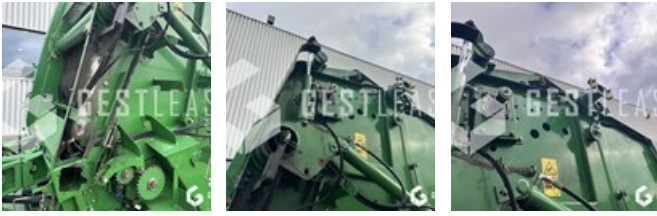

Disposant d'un parc matériel de plus de 100 000 m2 au Sud de Strasbourg et d'un atelier entièrement équipé, nous possédons plus de 350 références comprenant engins de chantier / manutention / matériel agricole / poids lourds / V.P. / V.U un stock renouvelé tous les mois.

*Descriptif sous réserve d'erreur

*Subject to financing approval by our credit committee