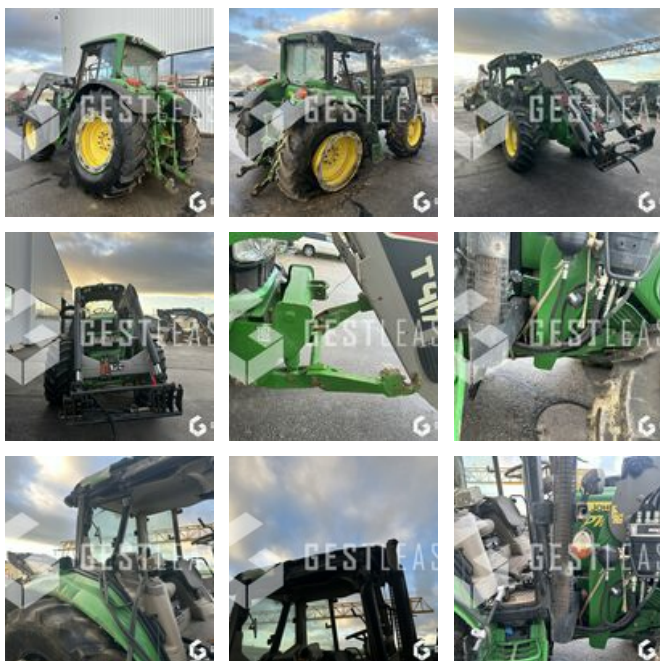

Reference :	230693
Brand :	JOHN DEERE
Model :	6930
Year :	2009
Hours :	8959
Crashed? :	Yes
Crash description :	

**** Tracteur agricole accidenté ****

---- Circonstances sinistre ----

Renversement

----- Procédure -----

V.E.I. avec suivi d'expert

----- Principaux éléments endommagés -----

- Cabine

Prix de vente hors taxes.

Livraison possible en supplément du prix de vente.

Plus d'informations et photos sur notre site internet !

Prenez rendez-vous pour que nous puissions vous recevoir dans les meilleures conditions !

Notre société, spécialisée dans l'achat et la vente, vous propose également la reprise de tous type de matériels professionnels basée sur une expertise rapide suivie d'un règlement immédiat. Nous aurons ainsi le plaisir de vous accueillir dans nos nouveaux locaux au 17 Route d'Eschau, 67400 ILLKIRCH-