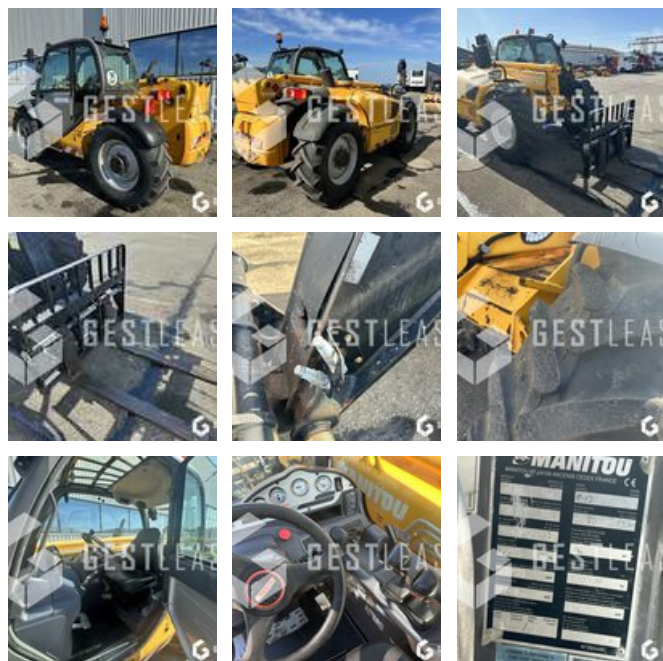

SOLD

Lifting Handling - Telescopic Forklift

<https://www.gestlease.com/en/engines/230670-manitou-mt-932>

Reference :	230670
Brand :	MANITOU
Model :	MT932
Year :	2013
Hours :	3009
Weight :	7.7T
Lifting capacity :	3.2T
Lifting height :	9 M
Mast type :	DUPLEX
Tilt corrector :	OUI