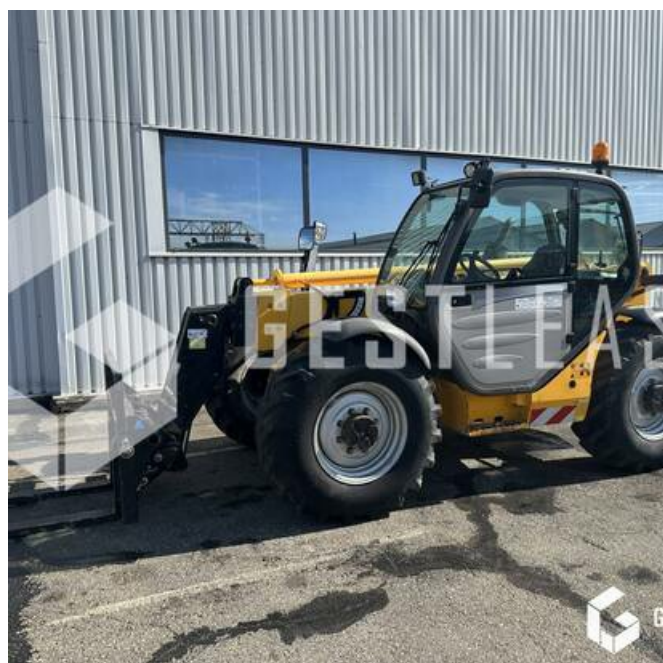

SOLD

Lifting Handling - Telescopic Forklift

<https://www.gestlease.com/en/engines/230670-manitou-mt-932>

Reference :	230670
Brand :	MANITOU
Model :	MT932
Year :	2013
Hours :	3009
Weight :	7.7T
Lifting capacity :	3.2T
Lifting height :	9 M
Mast type :	DUPLEX
Tilt corrector :	OUI