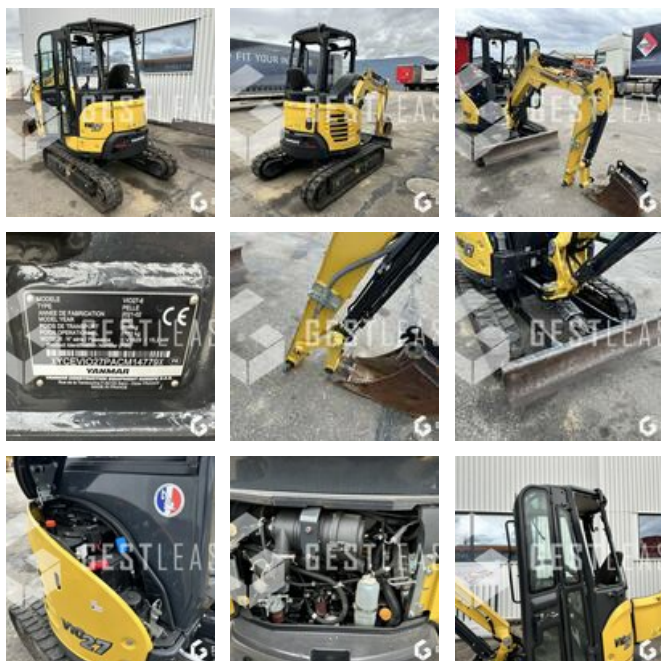

Reference :	230620
Brand :	YANMAR
Model :	VIO 27-6
Year :	2021
Hours :	841
Weight :	2.7 T
Crashed? :	Yes
Crash description :	

**** Mini pelle accidentée ****

La machine démarre et fonctionne

Le godet avec la machine n'est pas adapté à la pelle

---- Circonstances sinistre ----

Choc cabine

----- Principaux éléments endommagés -----

- Cabine

Prix de vente hors taxes.

Livraison possible en supplément du prix de vente.

Plus d'informations et photos sur notre site internet !

Prenez rendez-vous pour que nous puissions vous recevoir dans les meilleures conditions !

Notre société, spécialisée dans l'achat et la vente, vous propose également la reprise de tous type de matériels professionnels basée sur une expertise rapide suivie d'un règlement immédiat. Nous aurons ainsi le plaisir de vous accueillir dans nos nouveaux