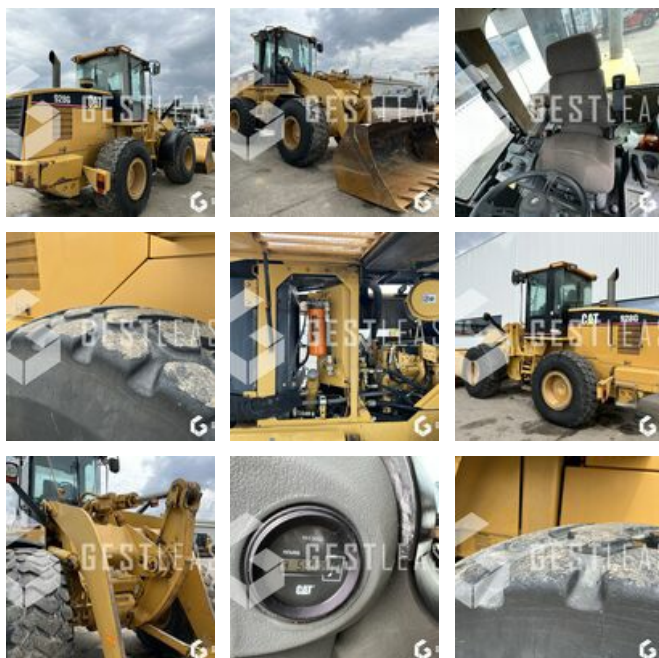

Informations :

CATERPILLAR 928 G

Année : 1999

Heures : 5 500 heures

Prix de vente hors taxes.

Livraison possible en supplément du prix de vente.

Plus d'informations et photos sur notre site internet !

Prenez rendez-vous pour que nous puissions vous recevoir dans les meilleures conditions !

Notre société, spécialisée dans l'achat et la vente, vous propose également la reprise de tous type de matériels professionnels basée sur une expertise rapide suivie d'un règlement immédiat. Nous aurons ainsi le plaisir de vous accueillir dans nos nouveaux locaux au 17 Route d'Eschau, 67400 ILLKIRCH-GRAFFENSTADEN

Disposant d'un parc matériel de plus de 100 000 m2 au Sud de Strasbourg et d'un atelier entièrement équipé, nous possédons plus de 350 références comprenant engins de chantier / manutention / matériel agricole / poids lourds / V.P. / V.U un stock renouvelé tous les mois.