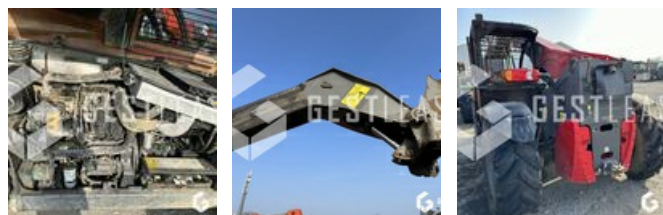

SOLD

Lifting Handling - Telescopic Forklift

<https://www.gestlease.com/en/engines/230080-massey-ferguson-9407s>

Reference :	230080
Brand :	MASSEY FERGUSON
Model :	9407S
Year :	2013
Hours :	5600
Weight :	7.105 T
Crashed? :	Yes
Crash description :	