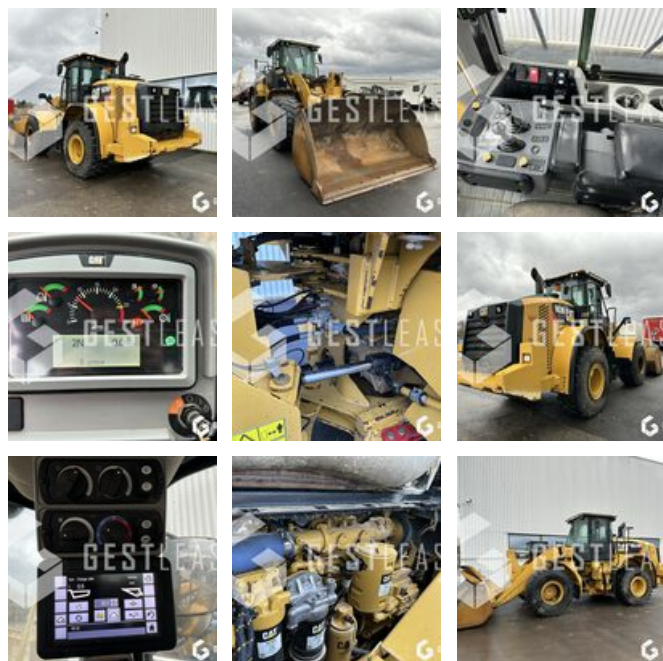

# CATERPILLAR 962M

# SOLD

Public Work - Loader - Wheel Loader

<https://www.gestlease.com/en/engines/230037-caterpillar-962m>

<b>Reference :</b>	230037
<b>Brand :</b>	CATERPILLAR
<b>Model :</b>	962M
<b>Year :</b>	2015
<b>Hours :</b>	11731