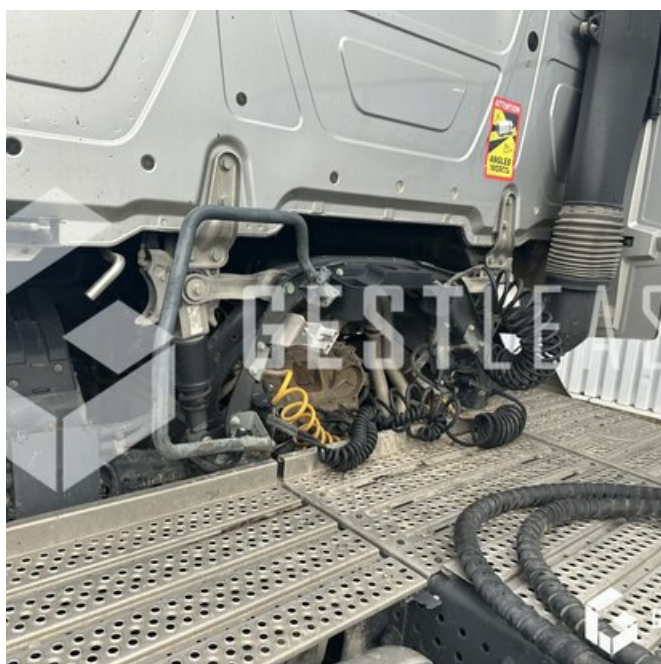

SOLD

Truck - Road Tractor

<https://www.gestlease.com/en/engines/220844-mercedes-actros-1853>

Reference :	220844
Brand :	MERCEDES
Model :	ACTROS 1853
P.M.E.C date :	2017-06-08
Meter kilometers :	400000
Pollution standard :	Euro 6
Crashed? :	Yes
Crash description :	