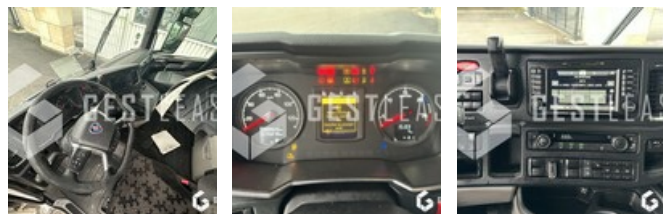

Reference :	220802
Brand :	SCANIA
Model :	R450
P.M.E.C date :	2018-06-13
Meter kilometers :	508820
Gearbox type :	AUTOMATIQUE
Power :	450
Pollution standard :	EURO 6
Wheels formula :	4X2
Crashed? :	Yes
Crash description :	

**** Tracteur routier accidenté ****

Moteur ok / boîte ok

----- Procedure -----

VEI avec suivi d'expert

----- Circonstances sinistre -----

Choc frontale