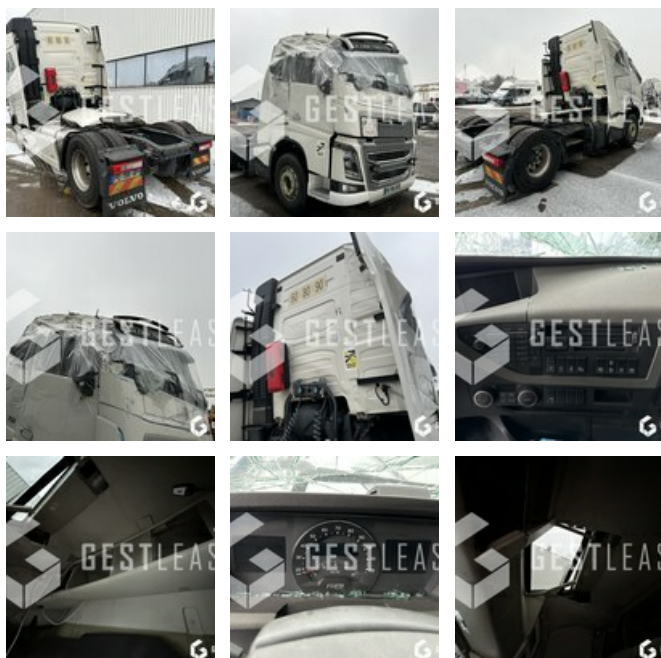

Reference :	220801
Brand :	VOLVO
Model :	FH750
P.M.E.C date :	2019-03-18
Meter kilometers :	435469
Pollution standard :	Euro 6
Crashed? :	Yes
Crash description :	

**** Tracteur routier à réparer ****

Moteur démarre

----- Procédure -----

VEI avec suivi d'expert

----- Circonstances sinistre -----

Ecrasement

Prix de vente hors taxes.

Livraison possible en supplément du prix de vente.

Plus d'informations et photos sur notre site internet !

Prenez rendez-vous pour que nous puissions vous recevoir dans les meilleures conditions !

Notre société, spécialisée dans l'achat et la vente, vous propose également la reprise de tous type de matériels professionnels basée sur une expertise rapide suivie d'un règlement immédiat. Nous aurons ainsi le plaisir de vous accueillir dans nos nouveaux locaux au 17 Route d'Eschau, 67400 ILLKIRCH-