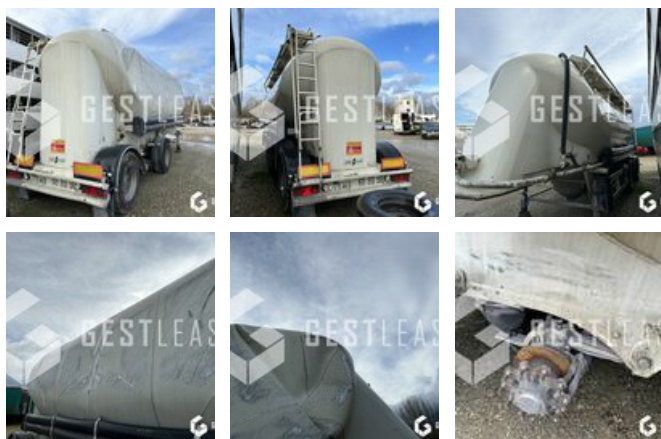

SOLD

Truck - Truck Trailer - Tractor Trailer

<https://www.gestlease.com/en/engines/220800-spitzer-citerne-a-ciment>

Reference :	220800
Brand :	SPITZER
Model :	CITERNE A CIMENT
P.M.E.C date :	2005-07-08
Axles :	2
Crashed? :	Yes
Crash description :	