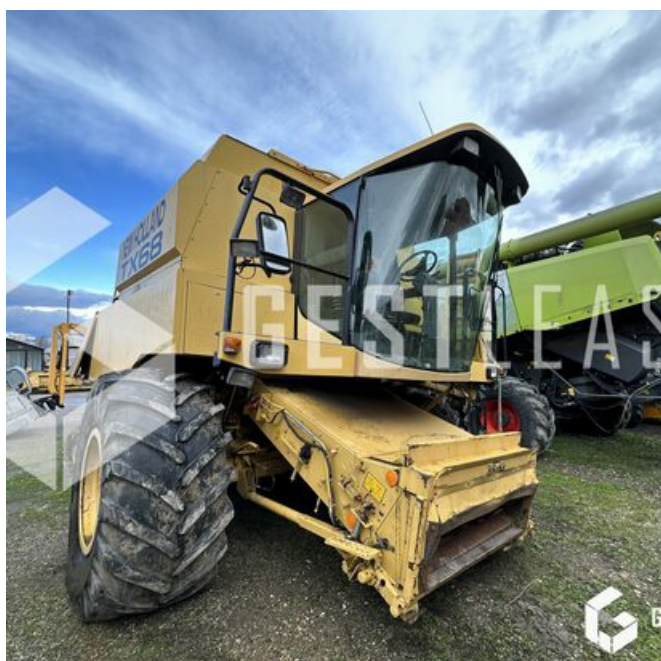

SOLD

Agricol - Combine Harvester

<https://www.gestlease.com/en/engines/220549-new-holland-tgx68>

Reference :	220549
Brand :	NEW HOLLAND
Model :	TX68
Year :	1997
Drummer hours :	3500
Crashed? :	Yes
Crash description :	