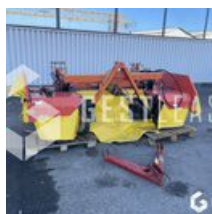

GESTLEASE
ING

www.gestlease.com

ACHAT - VENTE - LOCATION

17 Route d'Eschau - 67400 ILLKIRCH

03 90 29 84 78

commercial@gestlease.com

April 27, 2024 18:21

FELLA KM 310 TL

€1,400.00 HT

Agricol - Haymaking - Mower

<https://www.gestlease.com/en/engines/220436-fella-km-310-tl-8f9866d1-0982-4d9b-8004-92814676f149>

Reference :	220436
Brand :	FELLA
Model :	KM 310 TL
Year :	2012
Type :	FRONTALE
Cutting width :	3.10 M
Crashed? :	Yes
Crash description :	

**** Faucheuse accidentée ****

----- Procédure -----

V.E.I réparable non VGE

----- Circonstances sinistre -----

Choc contre corps fixe

----- Principaux éléments endommagés -----

- Lamier

Prix de vente hors taxes.

Livraison possible en supplément du prix de vente.

Plus d'informations et photos sur notre site internet !

Prenez rendez-vous pour que nous puissions vous recevoir dans les meilleures conditions !

Notre société, spécialisée dans l'achat et la vente, vous propose également la reprise de tous type de matériels professionnels basée sur une expertise rapide suivie d'un règlement immédiat. Nous aurons ainsi le plaisir de vous accueillir dans nos nouveaux