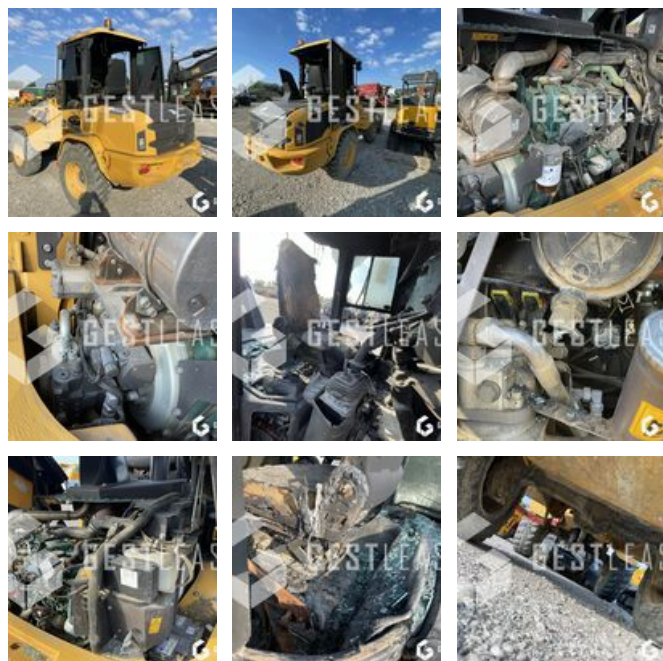

# SOLD

Public Work - Loader - Wheel Loader

<https://www.gestlease.com/en/engines/220381-volvo-l30g>

<b>Reference :</b>	220381
<b>Brand :</b>	VOLVO
<b>Model :</b>	L30G
<b>Year :</b>	2018
<b>Crashed? :</b>	Yes