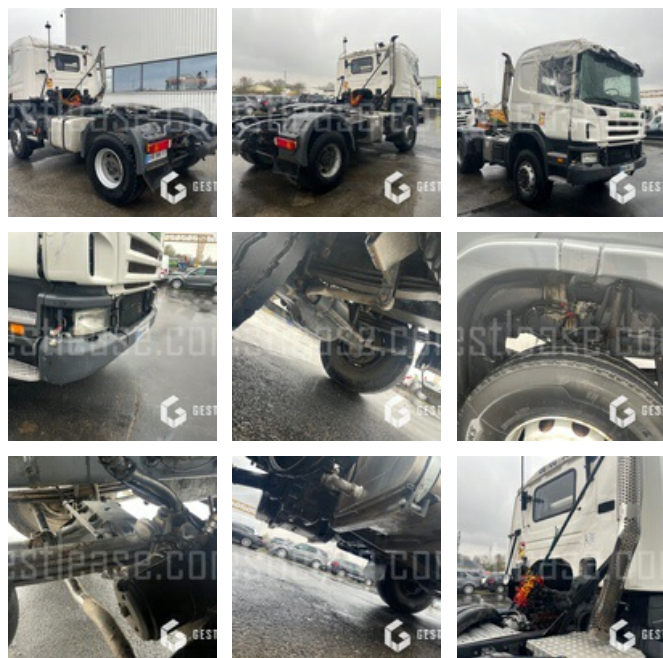

SOLD

Truck - Road Tractor

<https://www.gestlease.com/en/engines/220220-scania-r440-4x4>

Reference :	220220
Brand :	SCANIA
Model :	R440 // 4X4
P.M.E.C date :	2006-04-21
Meter kilometers :	921967
Gearbox type :	MECANIQUE
Power :	440 CV
Pollution standard :	EURO 4
Wheels formula :	4X4
Crashed? :	Yes
Crash description :	