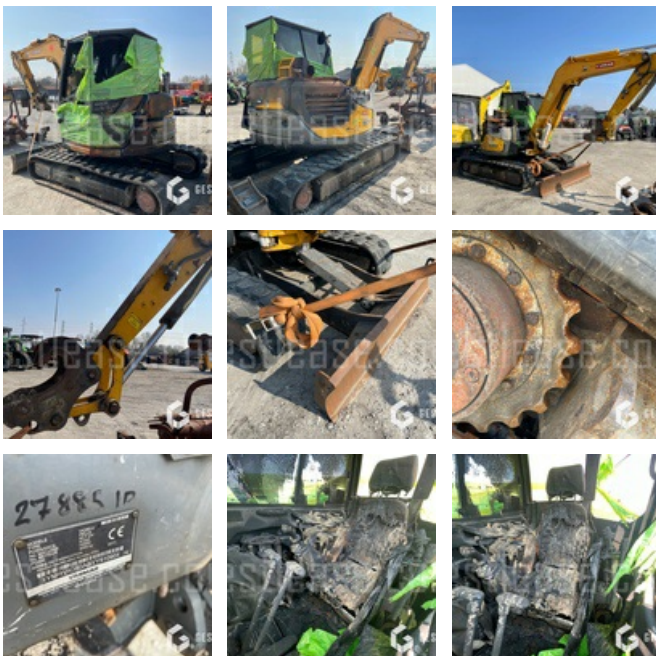

## Public Work - Excavator - Mini Excavator

<https://www.gestlease.com/en/engines/220207-yanmar-vio80-u>

<b>Reference :</b>	220207
<b>Brand :</b>	YANMAR
<b>Model :</b>	VIO80-U
<b>Year :</b>	2011
<b>Weight :</b>	8 T
<b>Buckets number :</b>	0
<b>Crashed? :</b>	Yes
<b>Crash description :</b>	

\*\*\*\* Pelle accidentée \*\*\*\*

---- Circonstances sinistre ----

Incendie moteur

---- Principaux éléments endommagés ----

- Moteur

- Hydraulique

\*Subject to financing approval by our credit committee