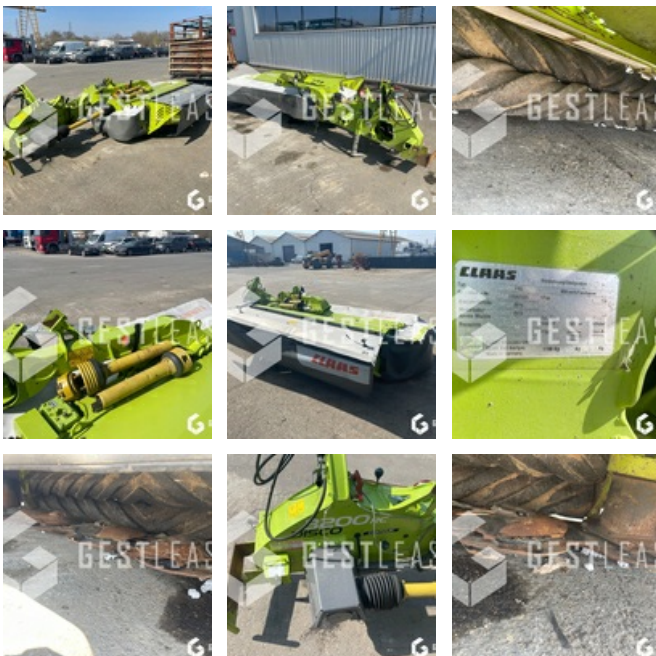

GESTLEASE
ING

www.gestlease.com

ACHAT - VENTE - LOCATION

17 Route d'Eschau - 67400 ILLKIRCH

03 90 29 84 78

commercial@gestlease.com

May 17, 2025 09:05

CLAAS DISCO 3200 RC

SOLD

Agricol - Haymaking - Mower

<https://www.gestlease.com/en/engines/220180-claas-disco-3200-rc>

Reference :	220180
Brand :	CLAAS
Model :	DISCO 3200 RC
Year :	2018
Type :	FAUCHEUSE LATERALE
Cutting width :	3.20 M
Crashed? :	Yes
Crash description :	

**** Faucheuse accidentée****

----- Circonstances sinistre -----

Choc contre corps fixe

----- Principaux éléments endommagés -----

- Lamier
- Poutre