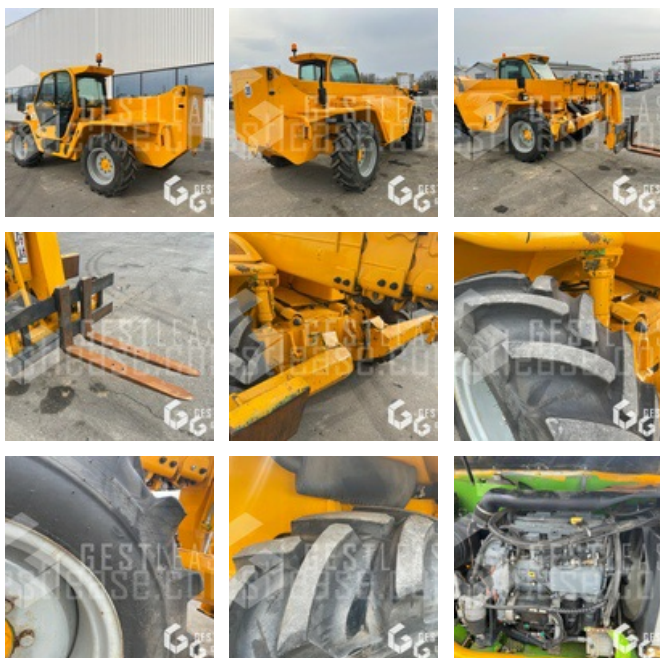

€39,500.00 HT

Lifting Handling - Telescopic Forklift

<https://www.gestlease.com/en/engines/220159-merlo-p40-17-bb575690-74eb-4dd5-ab36-282ddf1b9463>

New? :	Yes
Reference :	220159
Brand :	MERLO
Model :	P40.17
Year :	2007
Hours :	6850
Weight :	10.35 T
Engine power :	55 kW
Transmission type :	HYDROSTATIQUE
Lifting capacity :	4 T
Lifting height :	16.70 M
Scope :	12.50 M
Mast type :	TRIPLEX