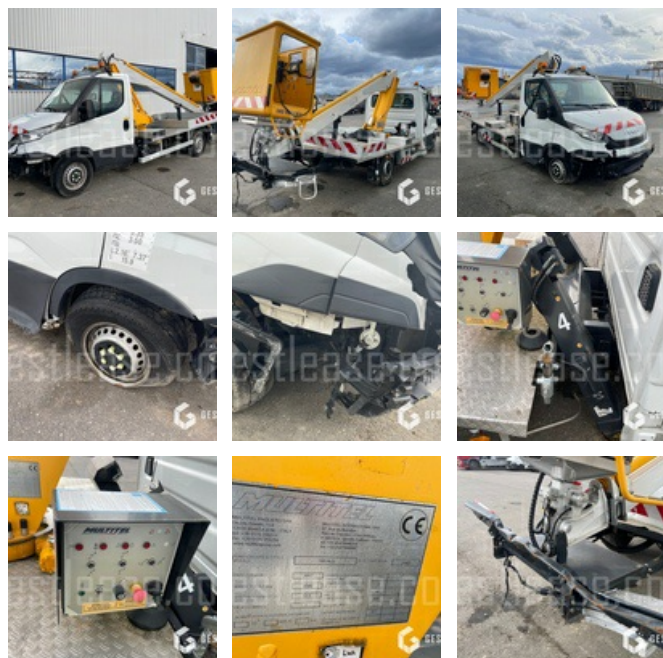

# IVECO DAILY 35.120

## Lifting Handling - Carrycot

<https://www.gestlease.com/en/engines/220097-iveco-daily-35-120>

<b>Reference :</b>	220097
<b>Brand :</b>	IVECO
<b>Model :</b>	DAILY 35.120
<b>Year :</b>	09/01/2018
<b>Weight :</b>	3.35 T
<b>Carrier kilometers :</b>	13 820
<b>Nacelle brand :</b>	MULTITEL
<b>Nacelle model :</b>	160 ALU
<b>Work height :</b>	16 M
<b>Crashed? :</b>	Yes
<b>Crash description :</b>	