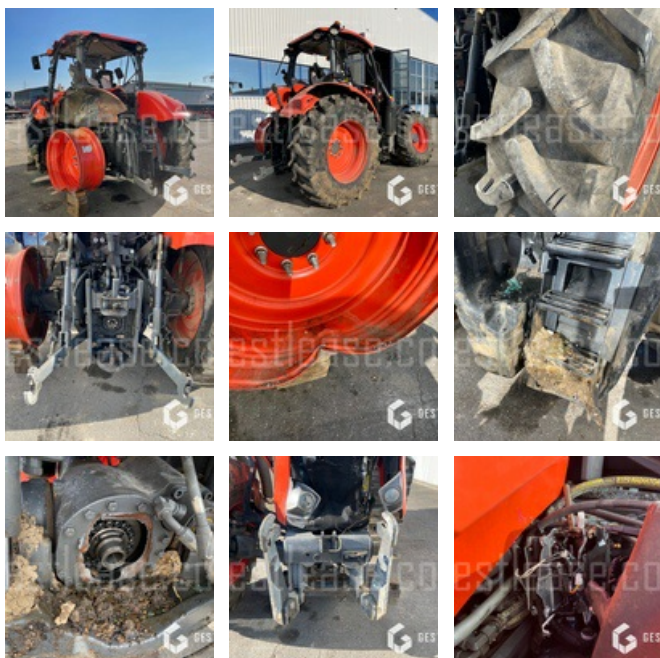

Reference :	220088
Brand :	KUBOTA
Model :	M7151
Year :	2017
Hours :	1800
Power :	150CV
Crashed? :	Yes
Crash description :	

**** Tracteur accidentée ****

----- Procédure -----

T.N.R. vente uniquement à professionnel pour pieces sans carte grise.

----- Circonstances sinistre -----

Versement

----- Principaux éléments endommagés -----

- Moteur
- Cabine
- Essieu avant