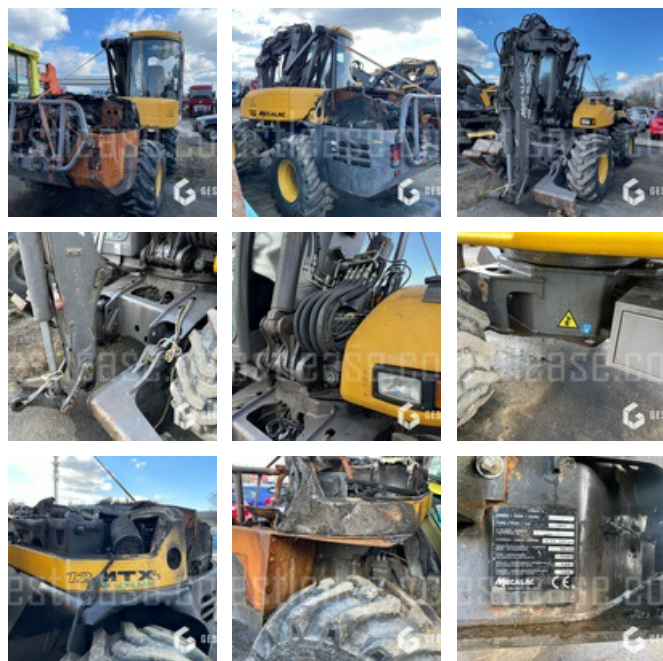

GESTLEASE
ING

www.gestlease.com

ACHAT - VENTE - LOCATION

17 Route d'Eschau - 67400 ILLKIRCH

03 90 29 84 78

commercial@gestlease.com

May 03, 2024 09:01

MECALAC 12 MTX

SOLD

Public Work - Excavator - Wheel Excavator

<https://www.gestlease.com/en/engines/220063-mecalac-12-mtx>

Reference :	220063
Brand :	MECALAC
Model :	12 MTX
Year :	2013
Hours :	10000
Buckets number :	0
Crashed? :	Yes
Crash description :	

**** Pelle sur pneus accidentée ****

---- Circonstances sinistre ----

Incendie moteur

---- Principaux éléments endommagés ----

- Moteur