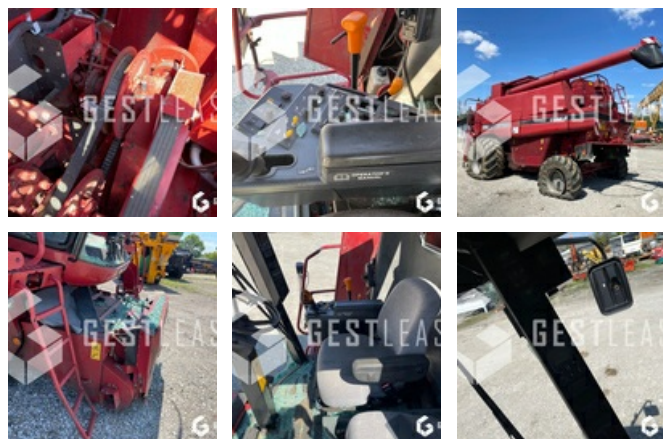

GESTLEASE
ING

www.gestlease.com

ACHAT - VENTE - LOCATION

17 Route d'Eschau - 67400 ILLKIRCH

03 90 29 84 78

commercial@gestlease.com

May 04, 2024 05:22

CASE IH 2388 AXIAL FLOW

SOLD

Agricol - Combine Harvester

<https://www.gestlease.com/en/engines/220048-case-ih-2388-axial-flow>

Reference :	220048
Brand :	CASE IH
Model :	2388 AXIAL FLOW
Year :	2005
Drummer hours :	4977
Crashed? :	Yes
Crash description :	