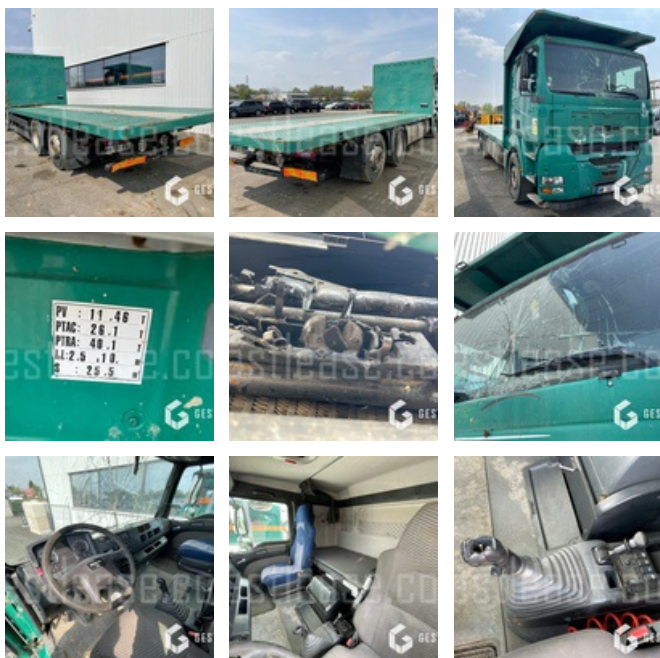

Reference :	220047
Brand :	MAN
Model :	TGA 26.430
P.M.E.C date :	2005-12-23
Meter kilometers :	892310
Gearbox type :	MECANIQUE
Power :	430 CV
Bodywork :	PORTE CONTAINER
P.V :	11.460
P.T.A.C :	26.100
P.T.R.A :	46.100
Crashed? :	Yes
Crash description :	

**** Porteur accidenté ****

Moteur démarre mais bruyant

----- Procédure -----

V.E.I réparable non VGE

----- Circonstances sinistre -----

Choc contre corps fixe

----- Principaux éléments endommagés -----

- Cabine

- Réserve sur moteur

Prix de vente hors taxes.

Livraison possible en supplément du prix de vente.

Plus d'informations et photos sur notre site internet !

Prenez rendez-vous pour que nous puissions vous recevoir dans