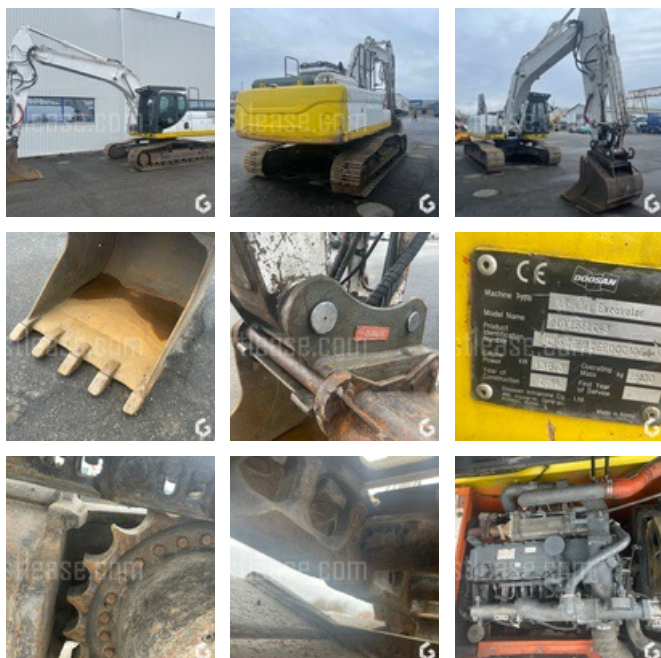

SOLD

Public Work - Excavator - Crawler Excavator

<https://www.gestlease.com/en/engines/220046-doesan-dx255lc-3>

| | |
|-------------------------|-----------|
| Reference : | 220046 |
| Brand : | DOOSAN |
| Model : | DX255LC-3 |
| Year : | 2014 |
| Hours : | 8136 |
| Weight : | 25.1 T |
| Buckets number : | 1 |
| Informations : | |

Pelle sur chenille DOOSAN DX255LC-3

De 2014 avec 8136 heures

Attache OILQUICK OQ70-55

Moteur DOOSAN DL06P

Camera

Climatisation

Grille de cabine

*Subject to financing approval by our credit committee