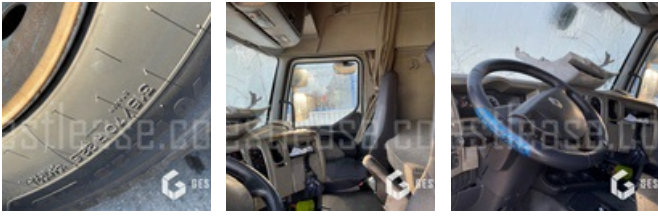

PV: 7'673 kg  
PTAC: 19'000 kg  
PTRA: 44'000 kg  
M.L: 2,55 m - 7,68 m  
S: 19,53 m

\*Subject to financing approval by our credit committee