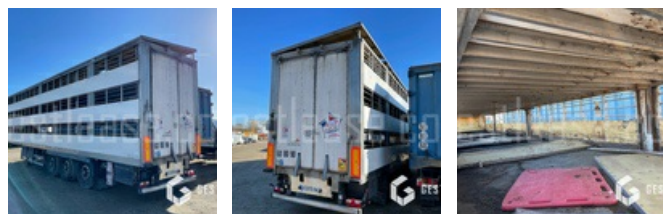

SOLD

Truck - Truck Trailer - Tractor Trailer

<https://www.gestlease.com/en/engines/220004-samro-st39wg>

Reference :	220004
Brand :	SAMRO
Model :	ST39WG
P.M.E.C date :	2009-07-23
Bodywork :	BETAILLERE
Axles :	3
Crashed? :	Yes
Crash description :	