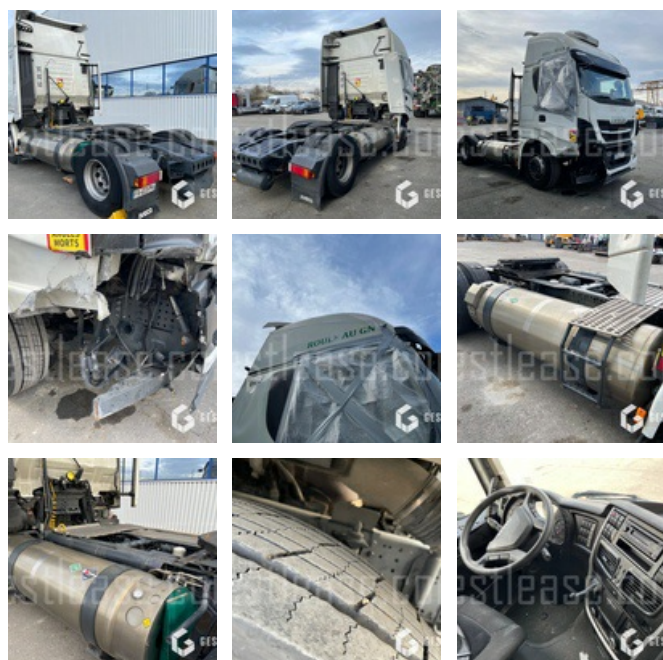

Reference :	210798
Brand :	IVECO
Model :	STRALIS 400
P.M.E.C date :	2018-09-25
Meter kilometers :	383597
Gearbox type :	AUTOMATIQUE
Power :	400
Pollution standard :	EURO 6C
Wheels formula :	4X2
P.V :	7.560
P.T.A.C :	19.000
P.T.R.A :	44.000
Crashed? :	Yes
Crash description :	

**** Camion accidenté ****

----- Circonstances sinistre -----

Versement

----- Principaux éléments endommagés -----

- Cabine