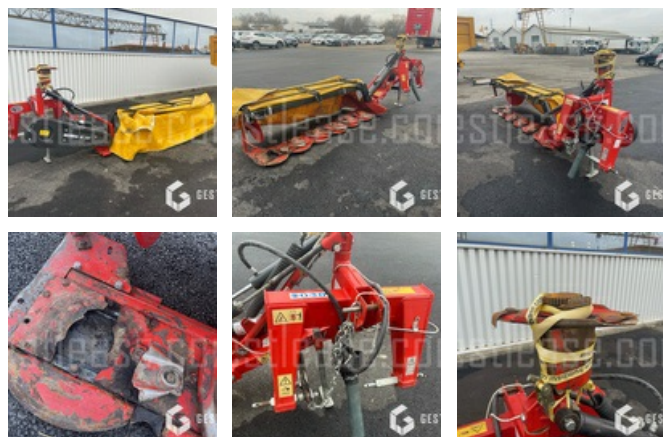

SOLD

Agricol - Haymaking - Mower

<https://www.gestlease.com/en/engines/210778-morra-mf2260>

Reference :	210778
Brand :	MORRA
Model :	MF2260
Year :	2016
Type :	FRONTALE
Cutting width :	2.60
Crashed? :	Yes
Crash description :	