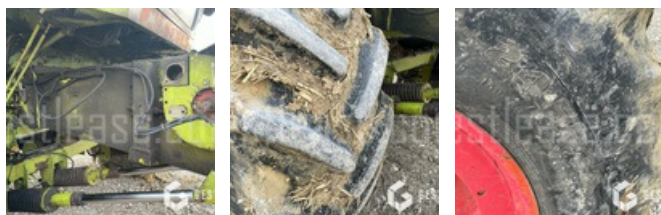

GESTLEASE
ING

www.gestlease.com

ACHAT - VENTE - LOCATION

17 Route d'Eschau - 67400 ILLKIRCH

03 90 29 84 78

commercial@gestlease.com

April 30, 2024 10:25

CLAAS DOMINATOR 114CS

SOLD

Agricol - Combine Harvester

<https://www.gestlease.com/en/engines/210734-claas-dominator-114cs>

Reference :	210734
Brand :	CLAAS
Model :	DOMINATOR 114CS
Year :	1984
Serial number :	6592
Crashed? :	Yes
Crash description :	

**** Moissonneuse batteuse accidentée ****

----- Circonstances sinistre -----

Incendie moteur

----- Principaux éléments endommagés -----

- Moteur