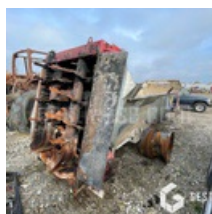

# SOLD

Agricol - Other

<https://www.gestlease.com/en/engines/210593-hewang-1e116ac>

<b>Reference :</b>	210593
<b>Brand :</b>	HEWANG
<b>Model :</b>	1E116AC
<b>Year :</b>	2019
<b>Type :</b>	EPANDEUR A FUMIER