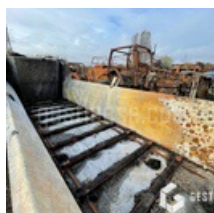

# SOLD

Agricol - Other

<https://www.gestlease.com/en/engines/210593-hewang-1e116ac>

<b>Reference :</b>	210593
<b>Brand :</b>	HEWANG
<b>Model :</b>	1E116AC
<b>Year :</b>	2019
<b>Type :</b>	EPANDEUR A FUMIER