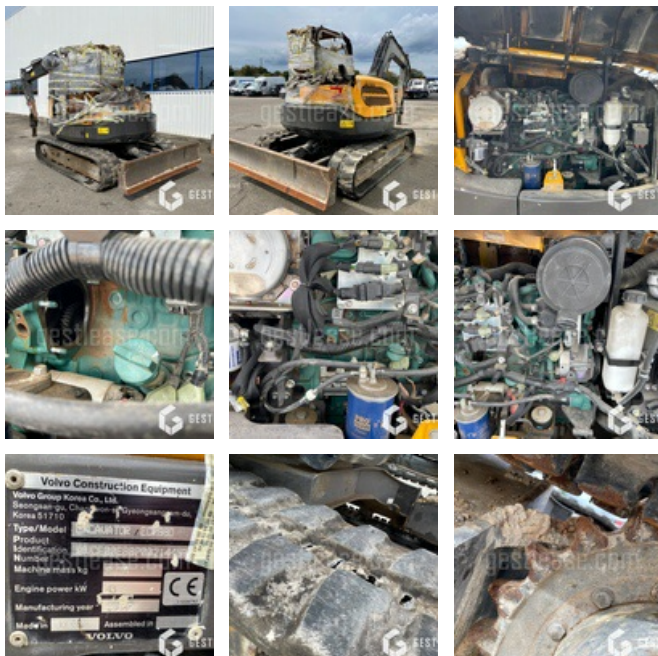

SOLD

Public Work - Excavator - Mini Excavator

<https://www.gestlease.com/en/engines/210569-volvo-ecr88>

Reference :	210569
Brand :	VOLVO
Model :	ECR88
Year :	2019
Weight :	8T
Buckets number :	0
Crashed? :	Yes
Crash description :	

Mini pelle VOLVO ECR 88 de 2019

Cabine brulé

Moteur intacte mais pieces manquante

*Subject to financing approval by our credit committee