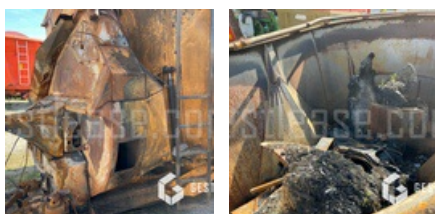

SOLD

Agricol - Other

<https://www.gestlease.com/en/engines/210530-lucas-spirmix>

Reference :	210530
Brand :	LUCAS
Model :	SPIRMIX
Year :	2012
Type :	MELANGEUSE

*Subject to financing approval by our credit committee