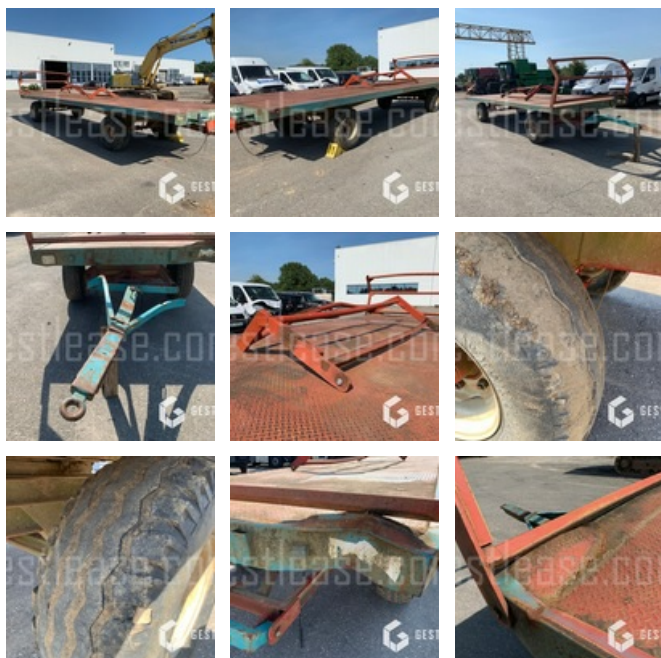

SOLD

Agricol - Trailer - Other Trailer

<https://www.gestlease.com/en/engines/210515-masson-8m>

Reference :	210515
Brand :	MASSON
Model :	8M
Year :	1998
Type :	PLATEAU FOURAGER
Crashed? :	Yes
Crash description :	

**** Plateau accidentée ****

----- Circonstances sinistre -----

Choc contre corps fixe

----- Principaux éléments endommagés -----

- Fleche

- Coin du plateau

*Subject to financing approval by our credit committee