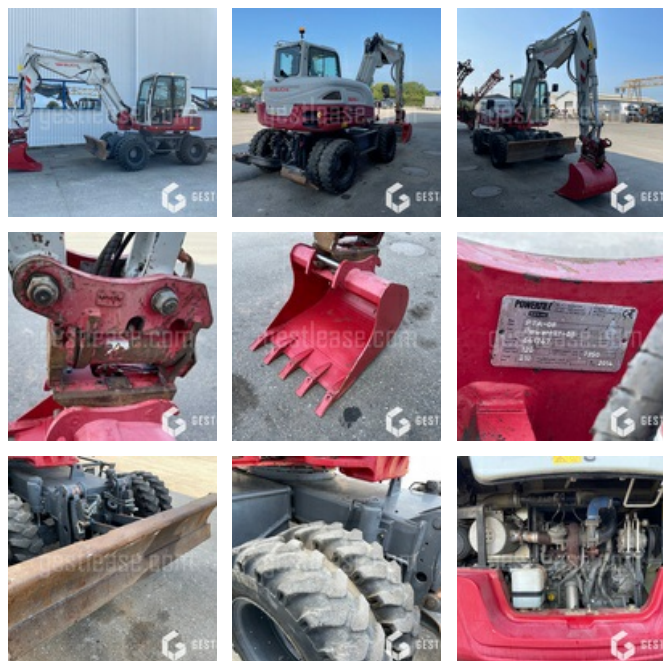

SOLD

Public Work - Excavator - Wheel Excavator

<https://www.gestlease.com/en/engines/210445-takeuchi-tb-295-w>

Reference :	210445
Brand :	TAKEUCHI
Model :	TB 295 W
Year :	2014
Hours :	7440
Weight :	10.8 T
Buckets number :	1 NEUF
Informations :	

TAKEUCHI TB 295 W
 Année 2014
 7 440 Heures
 Powertilt MARTIN PTA-08
 Godets de 900 NEUF
 Climatisation
 Lame/stabilisateur
 Camera de recul

*Subject to financing approval by our credit committee