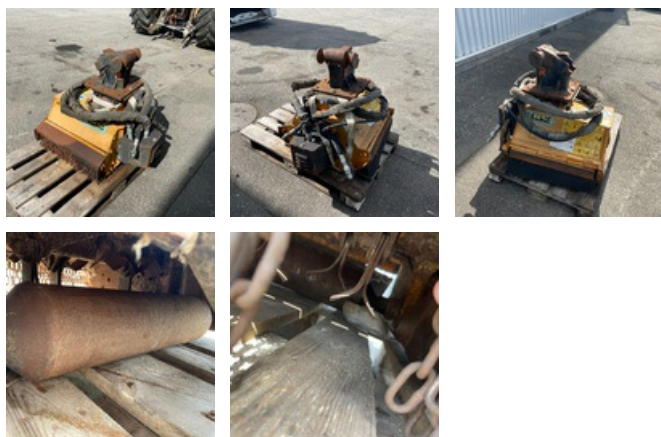

SOLD

Public Work - Excavator - Equipment/Accessory

<https://www.gestlease.com/en/engines/210435-berti-nkr-sb60>

Reference :	210435
Brand :	BERTI
Model :	NKR/SB60
Year :	2014
Weight :	0.15 T
Title :	BROYEUR A BETON

---- Equipement ----

Broyeur pour mini pelle 2,5T

Largeur de coupe 50 cm

Debit 33-37 l/min

Pression 195-205 bar

*Subject to financing approval by our credit committee