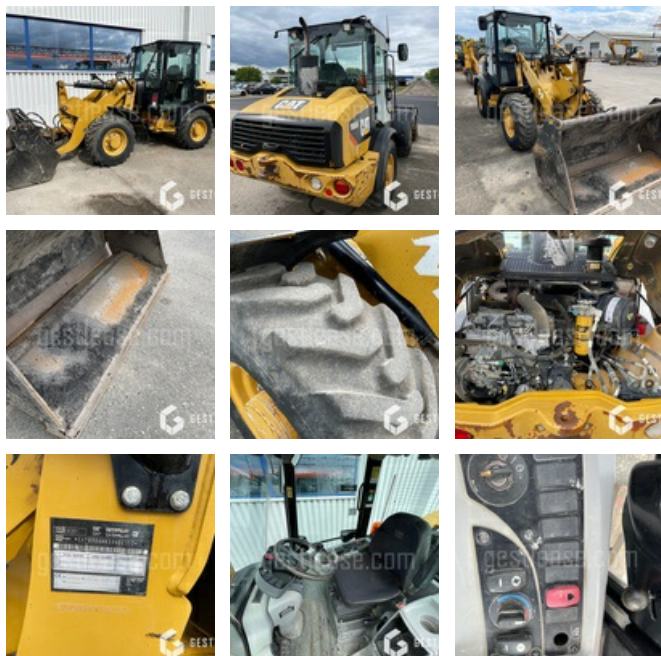

GESTLEASE
ING

www.gestlease.com

ACHAT - VENTE - LOCATION

17 Route d'Eschau - 67400 ILLKIRCH

03 90 29 84 78

commercial@gestlease.com

May 17, 2025 09:34

CATERPILLAR 906H

SOLD

Public Work - Loader - Wheel Loader

<https://www.gestlease.com/en/engines/210433-caterpillar-906h>

Reference :	210433
Brand :	CATERPILLAR
Model :	906H
Year :	2011
Hours :	4236
Weight :	5.6 T
Engine power :	56 KW
Equipments :	GPDET 4 EN 1
Informations :	

----- Equipement -----
Godet 4 en 1

----- Entretien réalisé -----
Vidange moteur
Remplacement filtre à huile
Remplacement filtre à air
Remplacement filtre à gasoil
Contrôle niveaux fluides