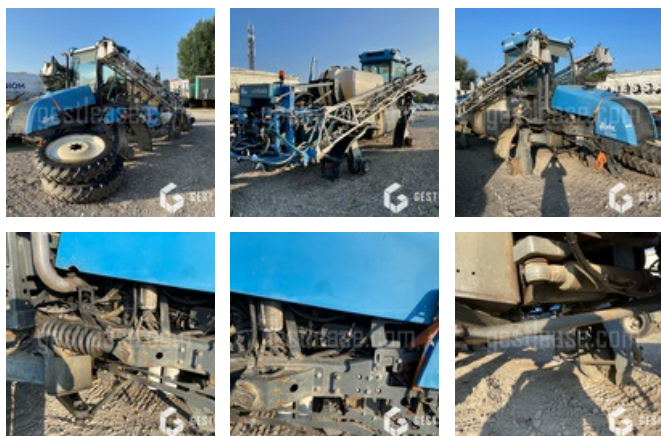

GESTLEASE
ING

www.gestlease.com

ACHAT - VENTE - LOCATION

17 Route d'Eschau - 67400 ILLKIRCH

03 90 29 84 78

commercial@gestlease.com

May 17, 2025 08:58

EVARD ALPHA VARITRACK 3000

SOLD

Agricol - Sprayer

<https://www.gestlease.com/en/engines/210420-evrard-alpha-varitrack-3000>

Reference :	210420
Brand :	EVARD
Model :	ALPHA VARITRACK 3000
Year :	20058
Type :	AUTOMOTEUR
Ramp lenth :	24 m
Tank capacity :	3000 L
Crashed? :	Yes
Crash description :	

**** Pulvérisateur automoteur accidentée ****

----- Procédure -----
V.E.I

----- Circonstances sinistre -----
Choc contre corps fixe

----- Principaux éléments endommagés -----
- Moyeu