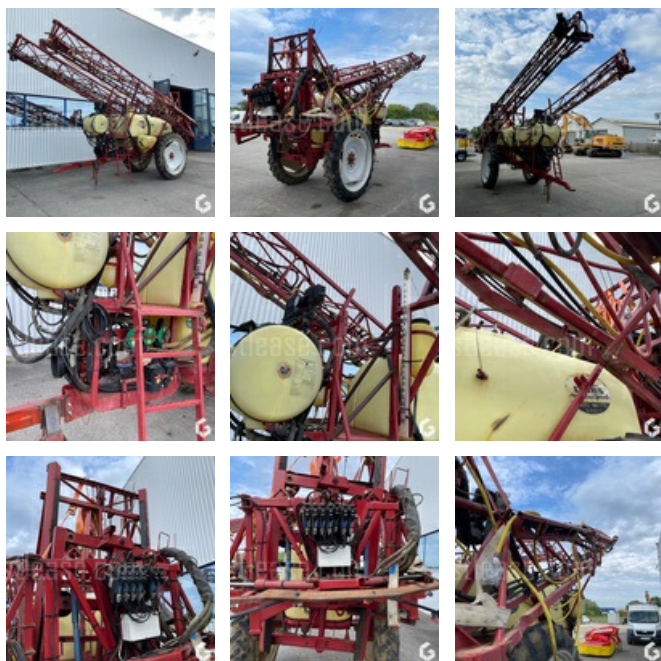

Reference :	210364
Brand :	HARDI
Model :	2400L/28M
Year :	1994
Type :	REMORQUE
Ramp length :	28 M
Tank capacity :	2400 L
Crashed? :	Yes
Crash description :	

**** Pulvérisateur accidenté ****

----- Procédure -----

V.E.I. avec suivi d'expert

----- Circonstances sinistre -----

Renversement

----- Principaux éléments endommagés -----

- Cadre arrière

Prix de vente hors taxes.

Livraison possible en supplément du prix de vente.

Plus d'informations et photos sur notre site internet !

Prenez rendez-vous pour que nous puissions vous recevoir dans les meilleures conditions !

Notre société, spécialisée dans l'achat et la vente, vous propose également la reprise de tous type de matériels professionnels basée sur une expertise rapide suivie d'un règlement immédiat.