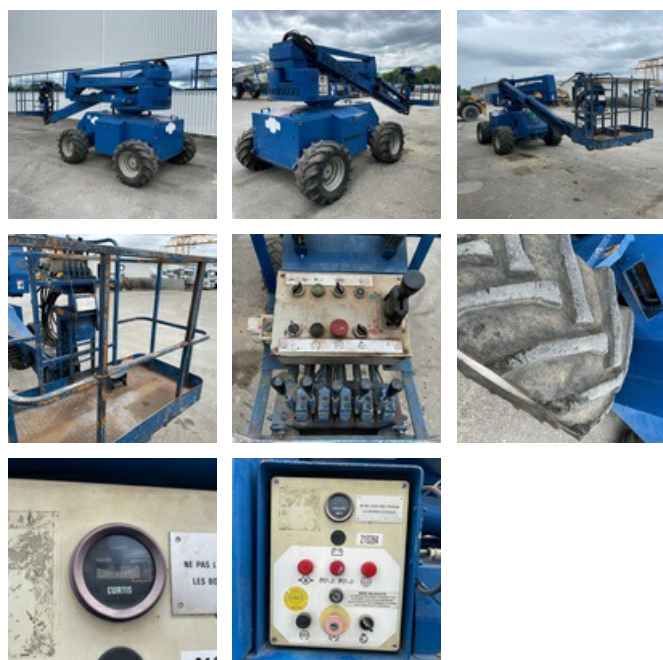

SOLD

Lifting Handling - Self Propelled Aerial Platform - Telescopic Articulated Platform

<https://www.gestlease.com/en/engines/210283-haulotte-ha-16-px>

Reference :	210283
Brand :	HAULOTTE
Model :	HA 16 PX
Year :	1999
Hours :	3420
Weight :	7.24
Energy :	GNR
Work height :	16 m
Floor height :	14 m
Offset :	9.20 m
Basket load capacity :	230 KG
Informations :	

Nacelle Haulotte HA 16 PX

Tres bon état de fonctionnement

4 Roues motrices

*Subject to financing approval by our credit committee