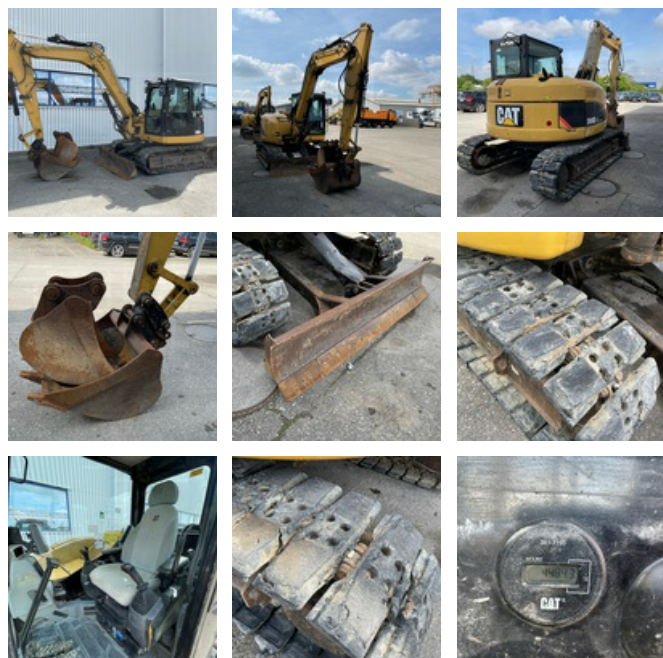

SOLD

Public Work - Excavator - Mini Excavator

<https://www.gestlease.com/en/engines/210243-caterpillar-308-dcr>

Reference :	210243
Brand :	CATERPILLAR
Model :	308 DCR
Year :	2012
Hours :	4484
Weight :	8 T
Track wear :	30 %
Buckets number :	2
Informations :	