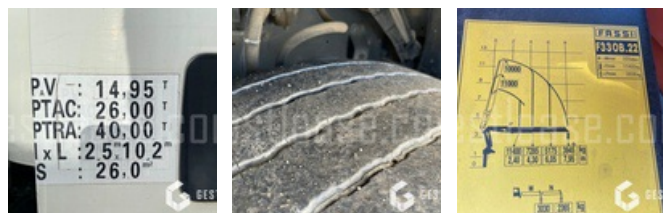

# SOLD

Truck - Carrier

<https://www.gestlease.com/en/engines/210241-daf-cf-85-380>

<b>Reference :</b>	210241
<b>Brand :</b>	DAF
<b>Model :</b>	CF 85.380
<b>P.M.E.C date :</b>	2003-03-31
<b>Meter kilometers :</b>	542242
<b>Gearbox type :</b>	MECANIQUE
<b>Power :</b>	380
<b>Bodywork :</b>	PLATEAU GRUE
<b>Wheels formula :</b>	6X2
<b>P.V :</b>	14.950
<b>P.T.A.C :</b>	26.000
<b>P.T.R.A :</b>	40.000
<b>Informations :</b>	

Plateau grue DAF CF 85.380 du 31/03/2003 avec 542 000 km

Grue FASSI F330B.22 sans telecommande, 4 stabilisateurs

Plateau plancher bois de 6,60 M

Remorquant

\*Subject to financing approval by our credit committee