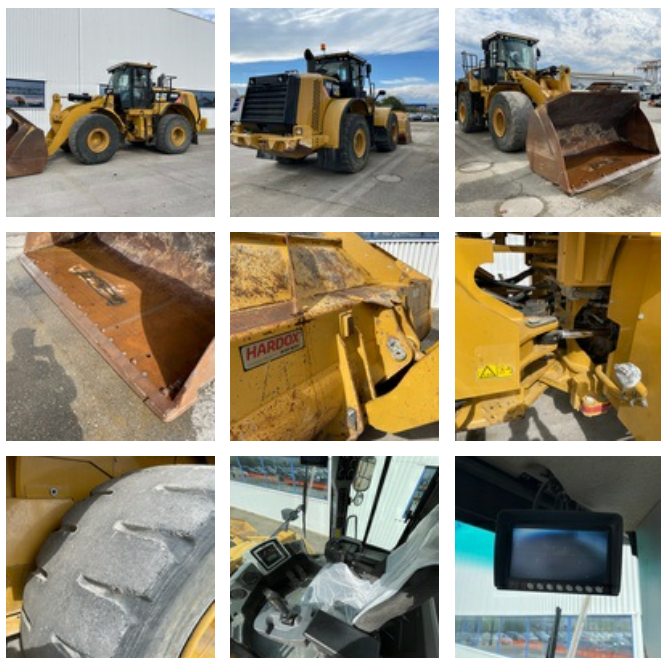

GESTLEASE
ING

www.gestlease.com

ACHAT - VENTE - LOCATION

17 Route d'Eschau - 67400 ILLKIRCH

03 90 29 84 78

commercial@gestlease.com

May 17, 2025 09:11

CATERPILLAR 966 K

SOLD

Public Work - Loader - Wheel Loader

<https://www.gestlease.com/en/engines/210232-caterpillar-966-k>

Reference :	210232
Brand :	CATERPILLAR
Model :	966 K
Year :	2012
Hours :	9 283
Weight :	24,00 t
Serial number :	CAT0966KHPBG00741
Engine power :	219 kW
Equipments :	Godet
Informations :	

- Climatisation
- Godet Hardox