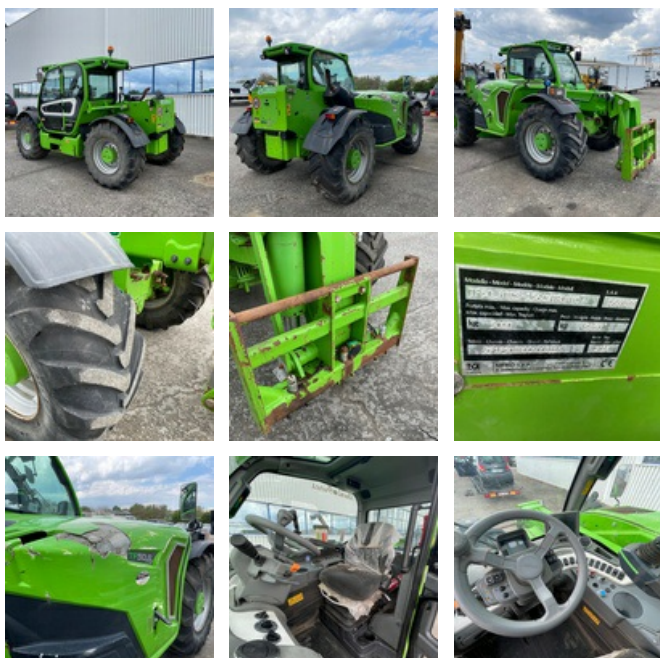

GESTLEASE
ING

www.gestlease.com

ACHAT - VENTE - LOCATION

17 Route d'Eschau - 67400 ILLKIRCH

03 90 29 84 78

commercial@gestlease.com

April 19, 2024 01:27

MERLO TF50-8 T CS

SOLD

Lifting Handling - Telescopic Forklift

<https://www.gestlease.com/en/engines/210158-merlo-tf50-8>

Reference :	210158
Brand :	MERLO
Model :	TF50-8 T CS
Year :	2016
Hours :	1012
Weight :	9.5 t
Lifting capacity :	5 T
Lifting height :	8 m
Mast type :	Simplex
Crashed? :	Yes
Crash description :	

Procedure : RIV

Circonstance du sinistre : Dommages sur le bas moteur (serrage partiel) / Consommation de liquide de refroidissement

Le moteur ne démarre pas.