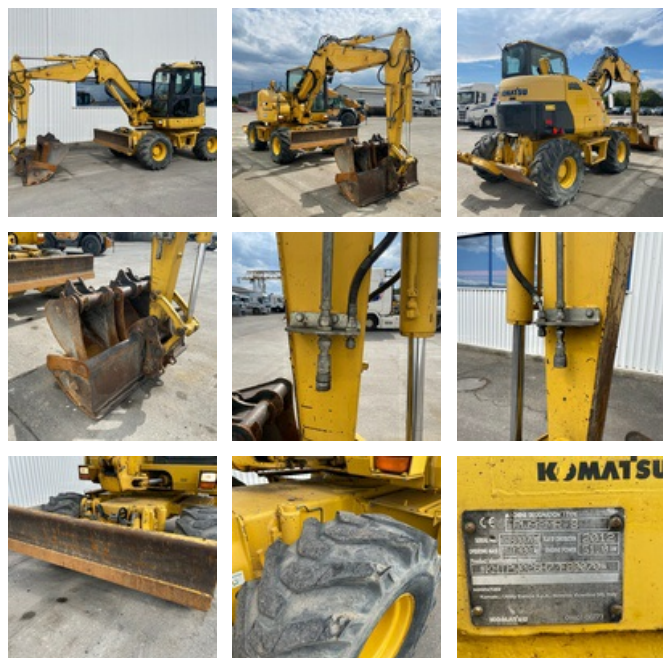

SOLD

Public Work - Excavator - Wheel Excavator

<https://www.gestlease.com/en/engines/210149-komatsu-pw98>

Reference :	210149
Brand :	KOMATSU
Model :	PW98MR-8
Year :	2012
Hours :	4 610
Weight :	10,3 t
Serial number :	KMTPW026H77F80070
Buckets number :	3